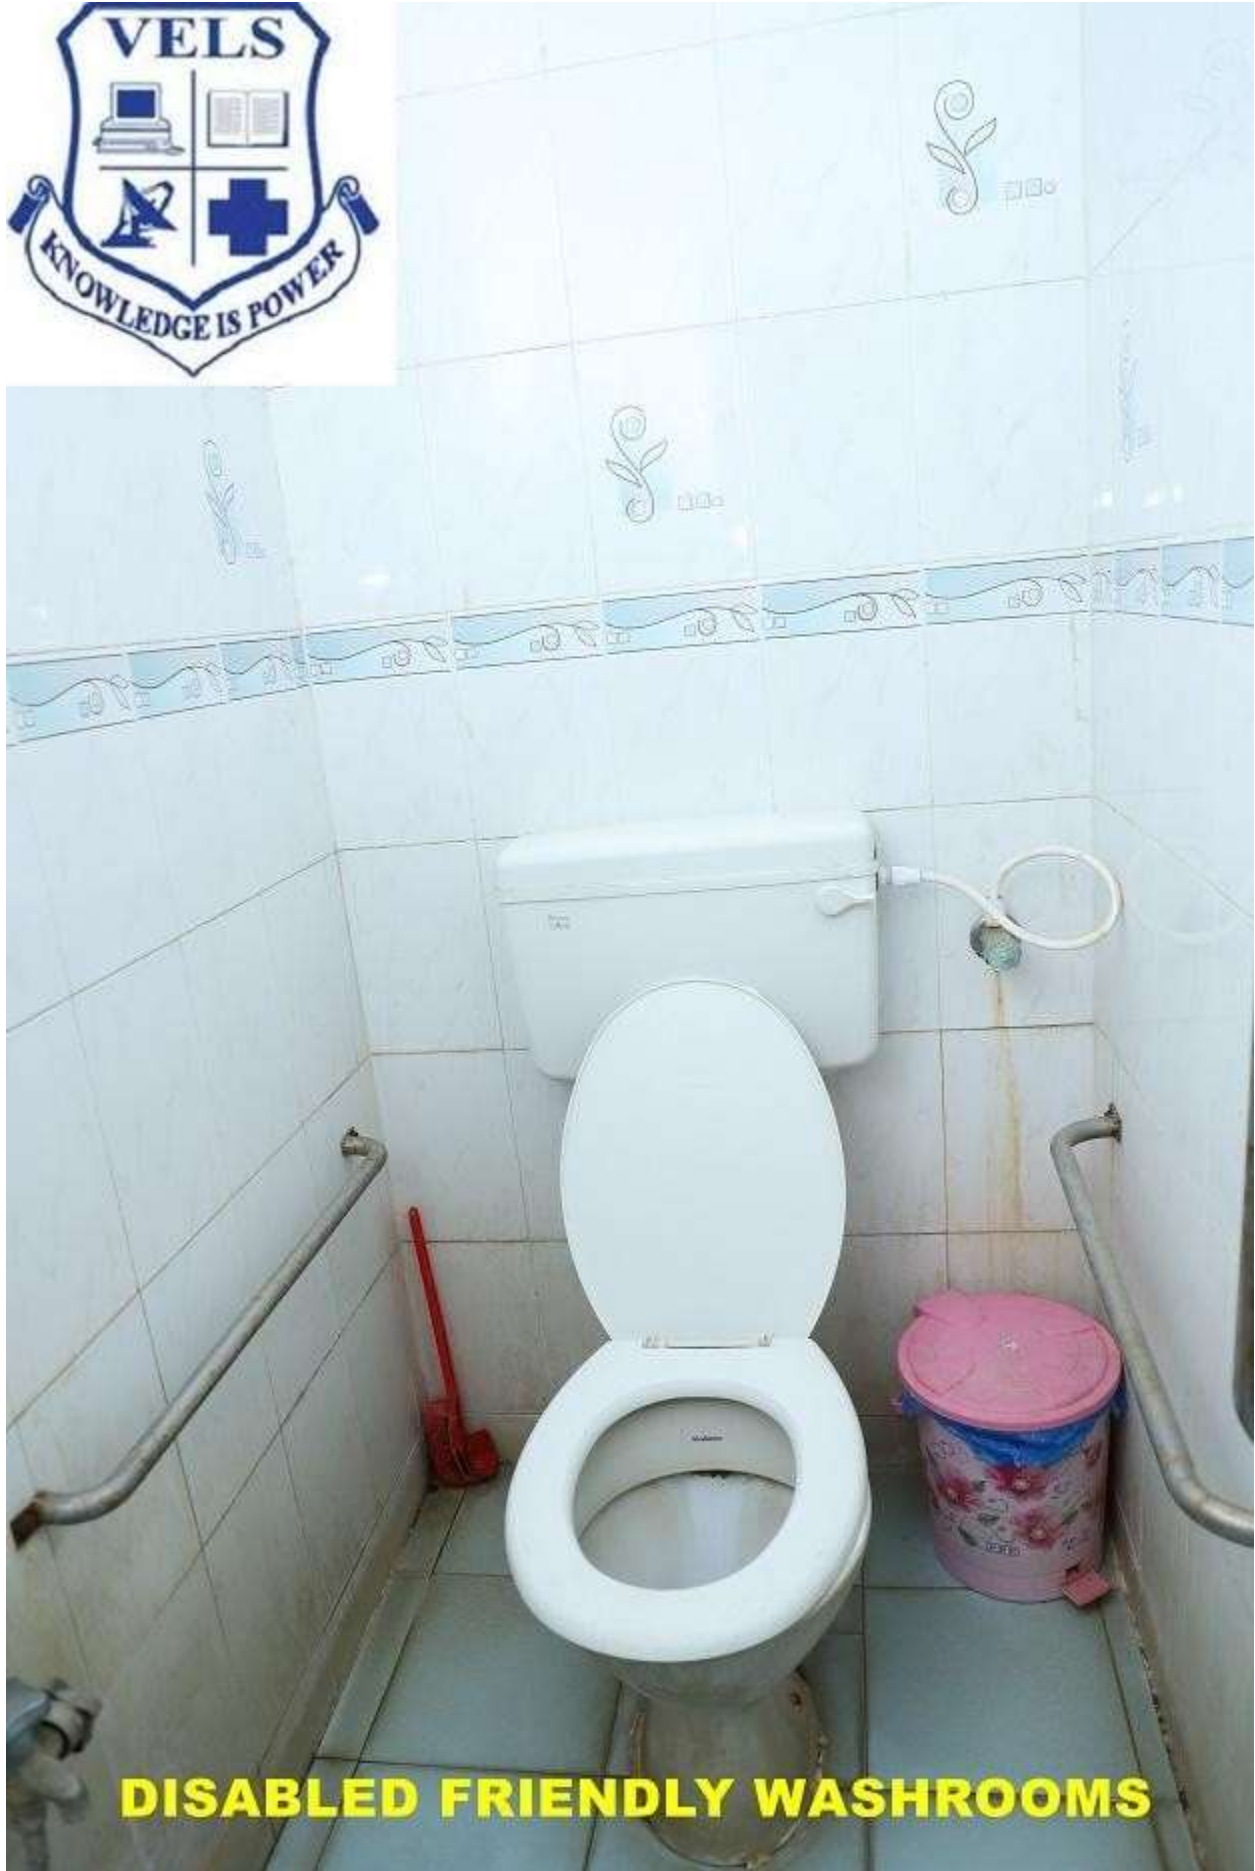

RAMP

LIFT

LIFT

DISABLED FRIENDLY WASHROOMS

Plz Use Dustbins
↓

DISABLED FRIENDLY WASHROOMS

**CLEANING TIME
10AM, 2PM, 4.30PM**

DISABLED FRIENDLY WASHROOMS

DISABLED FRIENDLY WASHROOMS

DISABLED FRIENDLY WASHROOMS

Disabled Person Wheel Chair

LIFT

Disabled Person Wheel Chair

DISPLAY BOARD

DISABLED FRIENDLY WASHROOMS

Plz Use Dustbins
↓